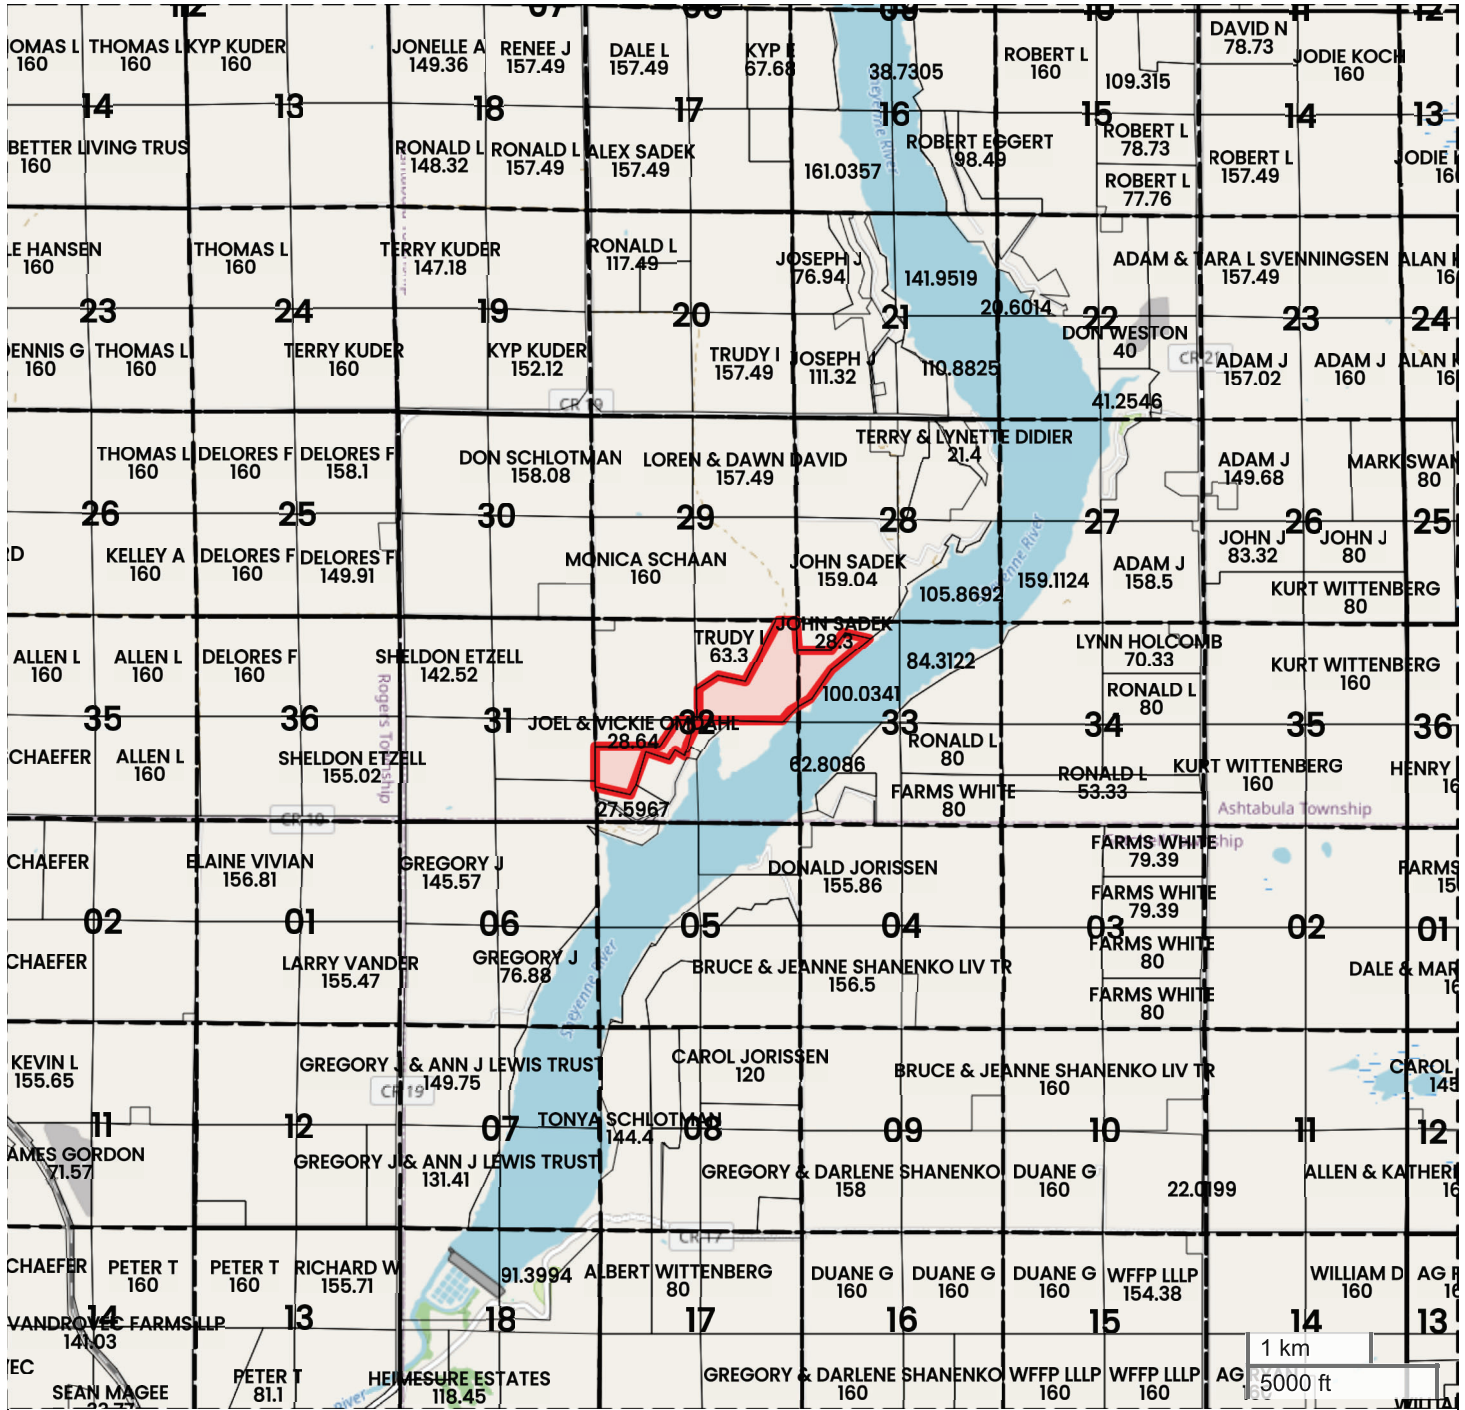

BARNES COUNTY, ND (171.71 AC TOTAL, 32.75 AC TILLABLE)

# PLAT MAP

Center: 47.074664, -98.051706

**32-142N-58W**  
**Ashtabula Township**  
**Barnes County, ND**

FarmWorth, LLC makes no warranties, express or implied, regarding the accuracy of any information provided through FarmWorth.com. User is solely responsible for independently verifying all information prior to use and waives any claims against FarmWorth, LLC arising from inaccuracies in such information.